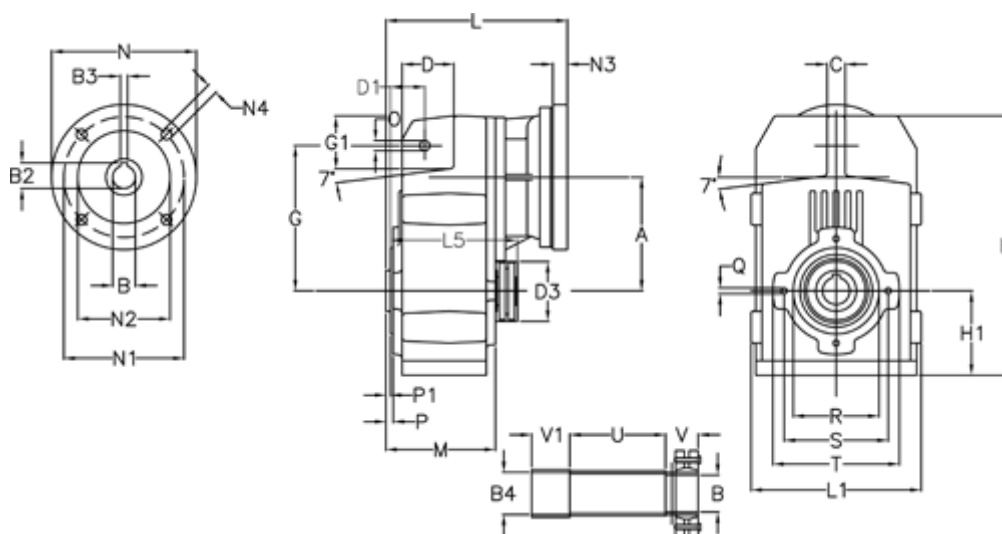

Article number: 29560535255230

Description: Shaft mounted gear
A513S-352,5-P80B5

Measures

A = 211.30	D1 = 65.0	I5 = 222.0	P1 = 4.5	V1 = 50
B = 52	d3 = 120	M = 163.0	Q = M12x19	
B1 = 19	G = 278	N = 200	R = 180	
B2 = 21.8	G1 = 105.5	N1 = 165	S = 215	
B3 = 6	H = 479.0	N2 = 130	T = 250	
B4 = 54	H1 = 144.0	N4 = M10x20	Tightening torque N m = 14.5	
C = 20	L = 287.5	O = 22	U = 91.0	
D = 93.5	L1 = 273	P = 8.5	V = 62	